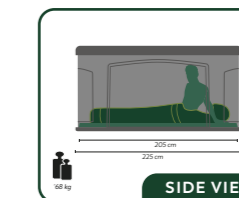

GROENBERG

VILLMARK ROOFTOP TENT 160

Art.: Soft Top
Closed: 163 x 122 x 28 cm
Unfolded: 310 x 160 x 130 cm
Mattress: 235 x 155 x 8 cm
Weight: 58 kg (incl. ladder)
Persons: 3
Flysheet: 68D 100% recycled Polyester, PU coated, 2.000 mm water column
Material: 260 g T/C (65% Polyester / 35% Cotton), PFC free, water repellent, 300 mm water column, OEKO-TEX 100

Art.: 261301
RRP*: €2.199,95

3 SIZES AVAILABLE

VILLMARK ANNEX

Connectable cabin for VILLMARK.
Sold Separately.

Vehicle height: S 140-169 cm / M 170-199 cm / L 200-240 cm

	S	M	L
Art.:	261320	261321	261322
RRP*:	€ 699,95	€ 749,95	€ 799,95

T-PEG SET

Dimensions: 30 x 8 cm
Pieces: Set of 8 pcs
Weight: 315 g (per peg)
Art.: 261201
RRP*: € 34,95

2 SIZES AVAILABLE

BARANDE TARP POLE M

Pitching Size: 92 - 210 cm
Storage Size: 2,8 x 92 cm
Weight: 690 g
Material: Aluminium
Art.: 266100
RRP*: € 89,95

BARANDE TARP POLE L

Pitching Size: 100 - 280 cm
Storage Size: 3 x 100 cm
Weight: 980 g
Material: Aluminium
Art.: 266101
RRP*: € 99,95

SKYGGE TARP M

Dimensions: 300 x 295 cm
Weight: 3,2 kg
Material: 320 g T/C (65% Polyester / 35% Cotton), PFC free, water repellent, 300 mm water column, natural

Art.: 261310
RRP*: €249,95

SKYGGE TARP L

Dimensions: 445 x 300 cm
Weight: 4,7 kg
Material: 320 g T/C (65% Polyester / 35% Cotton), PFC free, water repellent, 300 mm water column, natural

Art.: 261311
RRP*: €399,95

SKYGGE HEGAGON M PIPING

Connectable Tarp for PANORAMA
Dimensions: 390 x 250 cm
Weight: 3,0 kg
Material: 320 g T/C (65% Polyester / 35% Cotton), PFC free, water repellent, 300 mm water column, natural

Art.: 261312
RRP*: €399,95

PANORAMA ROOFTOP TENT