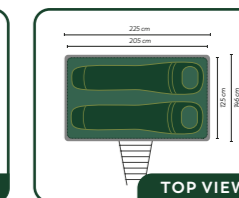

GROENBERG

VILLMARK ROOFTOP TENT 160

Art.: Soft Top
Closed: 163 x 122 x 28 cm
Unfolded: 310 x 160 x 130 cm
Mattress: 235 x 155 x 8 cm
Weight: 58 kg (incl. ladder)
Persons: 3
Flysheet: 68D 100% recycled Polyester, PU coated, 2.000 mm water column
Material: 260 g T/C (65% Polyester / 35% Cotton), PFC free, water repellent, 300 mm water column, OEKO-TEX 100

Art.: 261301
RRP*: €2.199,95

3 SIZES AVAILABLE

VILLMARK ANNEX

Connectable cabin for VILLMARK.
Sold Separately.

Vehicle height: S 140-169 cm / M 170-199 cm / L 200-240 cm

	S	M	L
Art.:	261320	261321	261322
RRP*:	€ 699,95	€ 749,95	€ 799,95

T-PEG SET

Dimensions: 30 x 8 cm
Pieces: Set of 8 pcs
Weight: 315 g (per peg)
Art.: 261201
RRP*: € 34,95

2 SIZES AVAILABLE

BARANDE TARP POLE M

Pitching Size: 92 - 210 cm
Storage Size: 2,8 x 92 cm
Weight: 690 g
Material: Aluminium
Art.: 266100
RRP*: € 89,95

BARANDE TARP POLE L

Pitching Size: 100 - 280 cm
Storage Size: 3 x 100 cm
Weight: 980 g
Material: Aluminium
Art.: 266101
RRP*: € 99,95

SKYGGE TARP M

Dimensions: 300 x 295 cm
Weight: 3,2 kg
Material: 320 g T/C (65% Polyester / 35% Cotton), PFC free, water repellent, 300 mm water column, natural

Art.: 261310
RRP*: €249,95

SKYGGE TARP L

Dimensions: 445 x 300 cm
Weight: 4,7 kg
Material: 320 g T/C (65% Polyester / 35% Cotton), PFC free, water repellent, 300 mm water column, natural

Art.: 261311
RRP*: €399,95

SKYGGE HEGAGON M PIPING

Connectable Tarp for PANORAMA
Dimensions: 390 x 250 cm
Weight: 3,0 kg
Material: 320 g T/C (65% Polyester / 35% Cotton), PFC free, water repellent, 300 mm water column, natural

Art.: 261312
RRP*: €399,95

PANORAMA ROOFTOP TENT