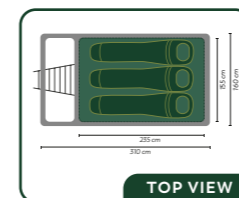

T-PEG SET

Dimensions: 30 x 8 cm
 Pieces: Set of 8 pcs
 Weight: 315 g (per peg)
 Art.: 261201
 RRP*: € 34,95

2 SIZES AVAILABLE

BARANDE TARP POLE M

Pitching Size: 92 - 210 cm
 Storage Size: 2,8 x 92 cm
 Weight: 690 g
 Material: Aluminium
 Art.: 266100
 RRP*: € 89,95

BARANDE TARP POLE L

Pitching Size: 100 - 280 cm
 Storage Size: 3 x 100 cm
 Weight: 980 g
 Material: Aluminium
 Art.: 266101
 RRP*: € 99,95

SKYGGE TARP M

Dimensions: 300 x 295 cm
 Weight: 3,2 kg
 Material: 320 g T/C (65% Polyester / 35% Cotton), PFC free, water repellent, 300 mm water column, natural

Art.: 261310
 RRP*: €249,95

SKYGGE TARP L

Dimensions: 445 x 300 cm
 Weight: 4,7 kg
 Material: 320 g T/C (65% Polyester / 35% Cotton), PFC free, water repellent, 300 mm water column, natural

Art.: 261311
 RRP*: €399,95

SKYGGE HEGAGON M PIPING

Connectable Tarp for PANORAMA
 Dimensions: 390 x 250 cm
 Weight: 3,0 kg
 Material: 320 g T/C (65% Polyester / 35% Cotton), PFC free, water repellent, 300 mm water column, natural