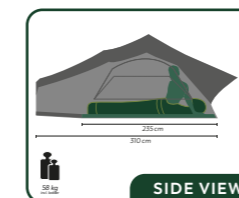

T-PEG SET

Dimensions: 30 x 8 cm
 Pieces: Set of 8 pcs
 Weight: 315 g (per peg)
 Art.: 261201
 RRP*: € 34,95

2 SIZES AVAILABLE

BARANDE TARP POLE M

Pitching Size: 92 - 210 cm
 Storage Size: 2,8 x 92 cm
 Weight: 690 g
 Material: Aluminium
 Art.: 266100
 RRP*: € 89,95

BARANDE TARP POLE L

Pitching Size: 100 - 280 cm
 Storage Size: 3 x 100 cm
 Weight: 980 g
 Material: Aluminium
 Art.: 266101
 RRP*: € 99,95

SKYGGE TARP M

Dimensions: 300 x 295 cm
 Weight: 3,2 kg
 Material: 320 g T/C (65% Polyester / 35% Cotton), PFC free, water repellent, 300 mm water column, natural

Art.: 261310
 RRP*: €249,95

SKYGGE TARP L

Dimensions: 445 x 300 cm
 Weight: 4,7 kg
 Material: 320 g T/C (65% Polyester / 35% Cotton), PFC free, water repellent, 300 mm water column, natural

Art.: 261311
 RRP*: €399,95

SKYGGE HEGAGON M PIPING

Connectable Tarp for PANORAMA
 Dimensions: 390 x 250 cm
 Weight: 3,0 kg
 Material: 320 g T/C (65% Polyester / 35% Cotton), PFC free, water repellent, 300 mm water column, natural